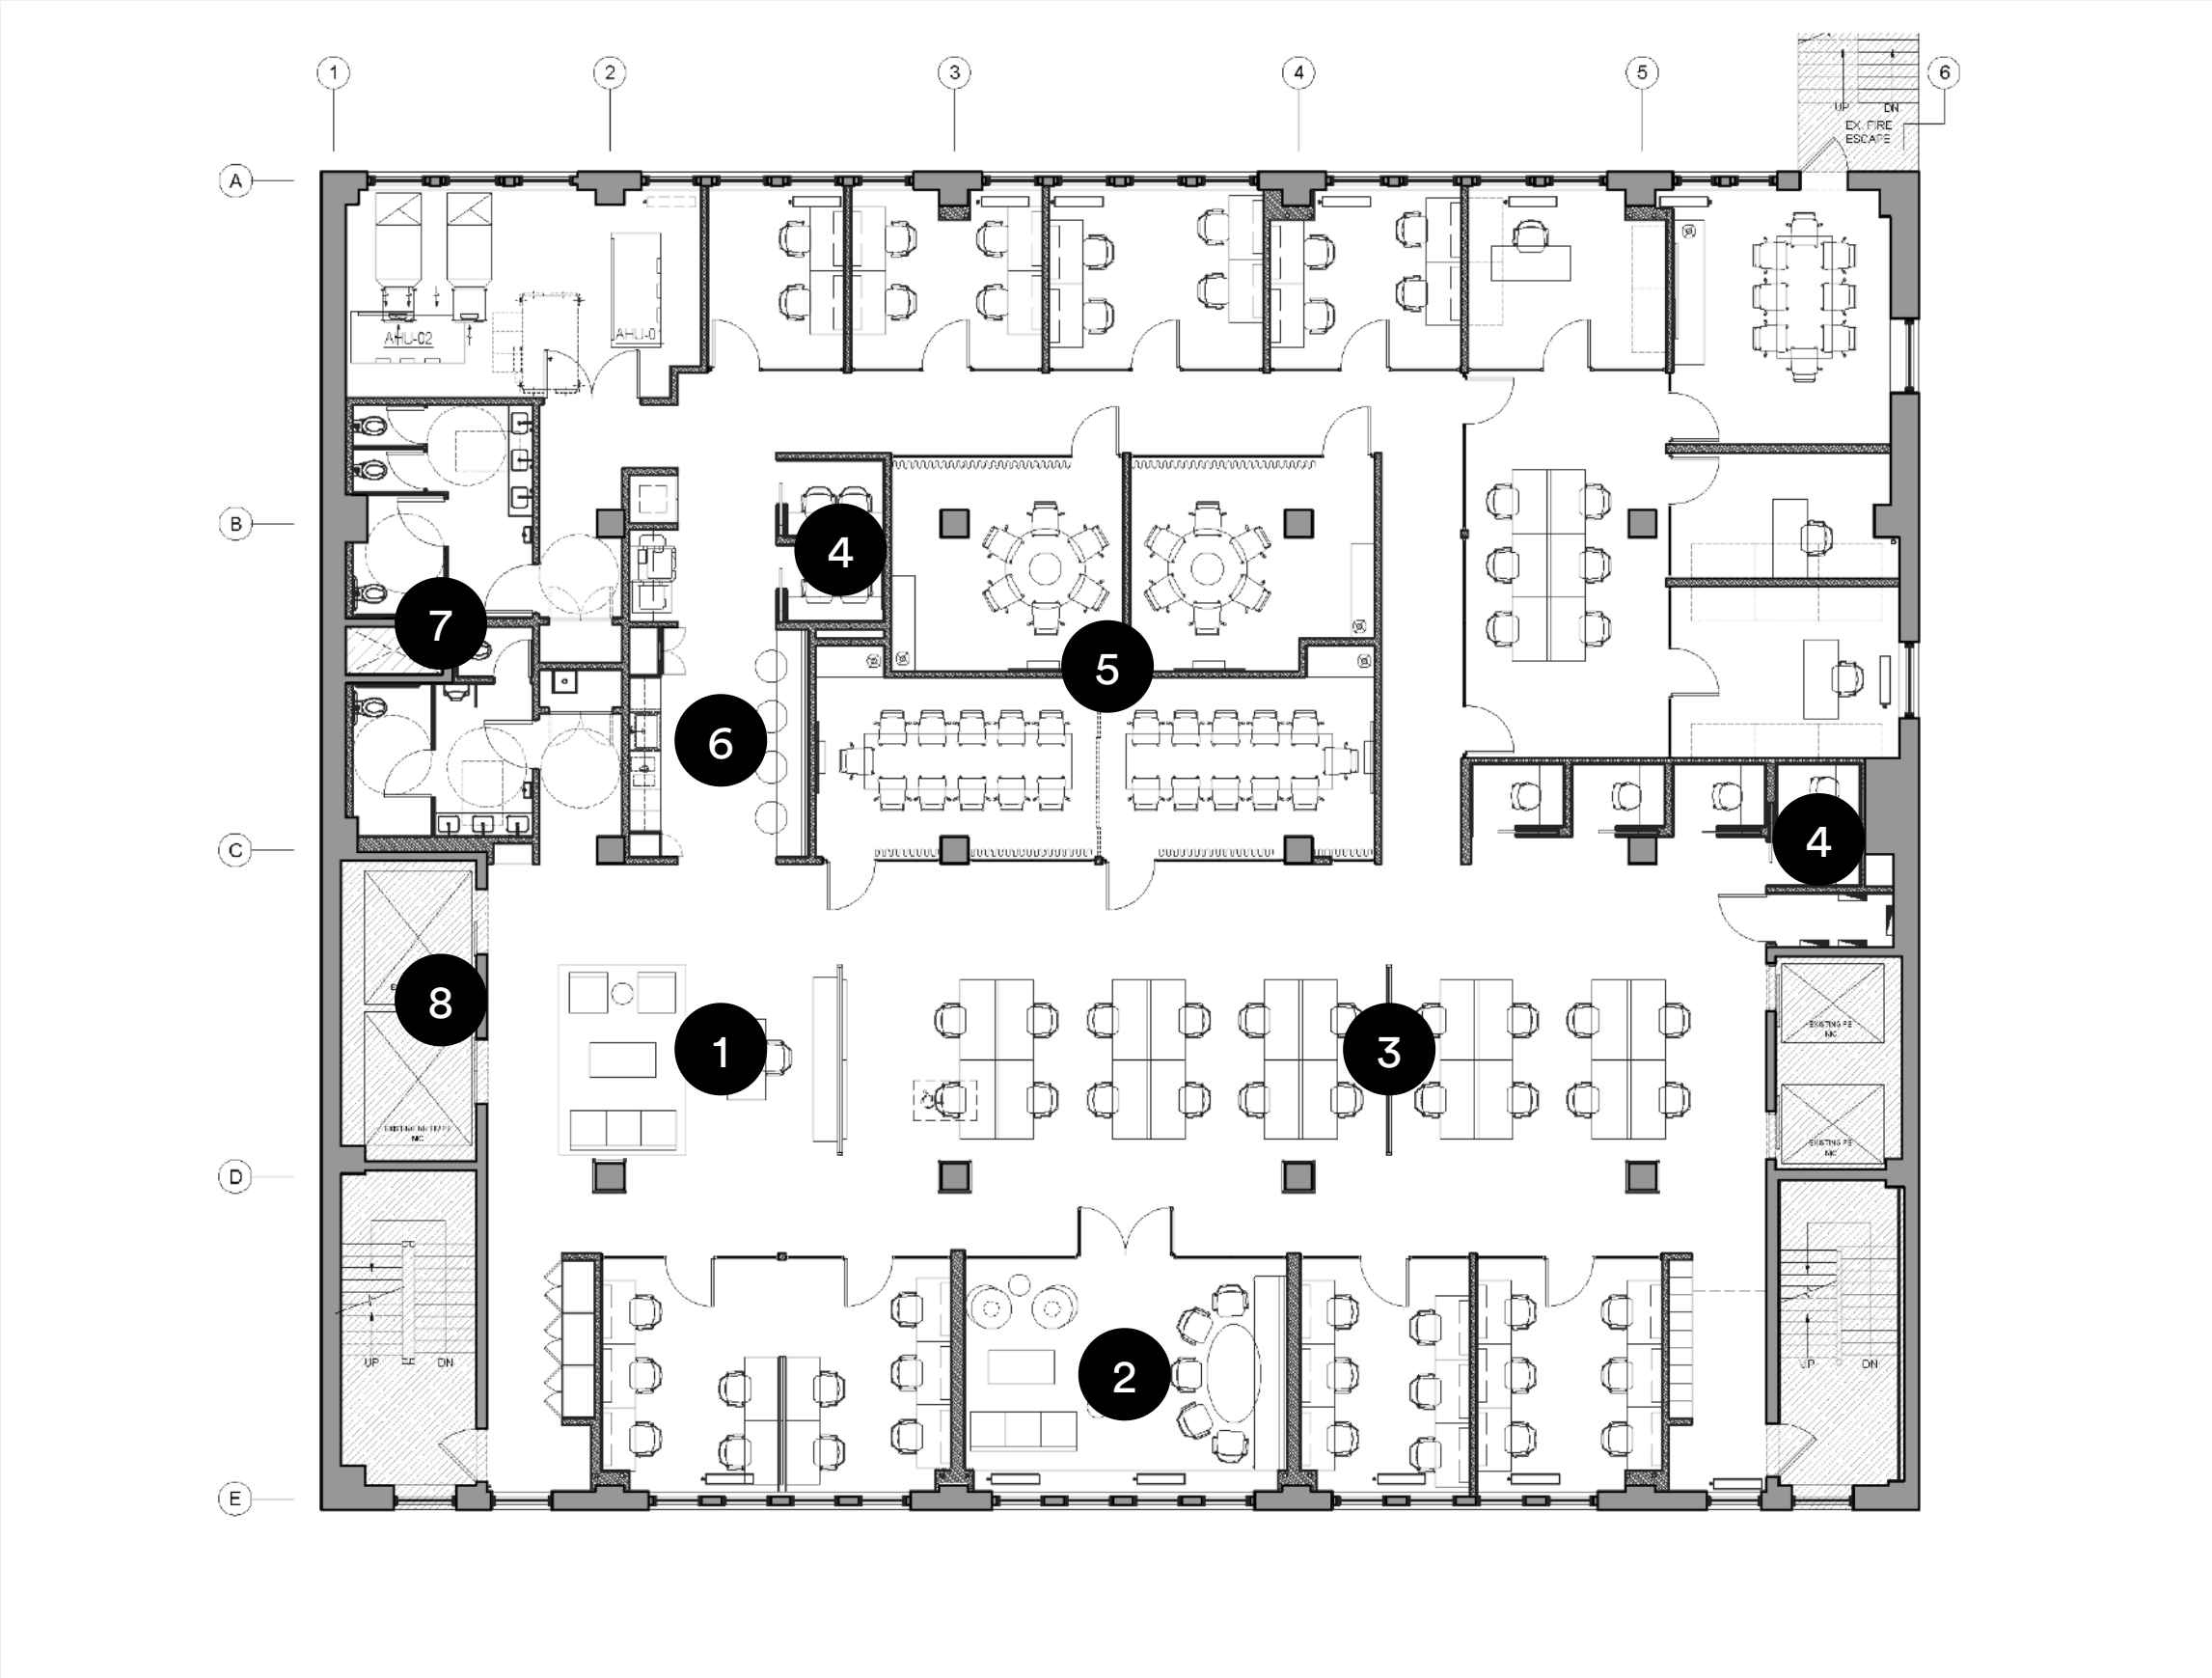

# A NEW LEVEL

This winter NeueHouse introduces the Fifth Floor, a fully private floor of office suites designed to elevate the work experience to a new level.

**NeueHouse Madison Square**

## Madison Square

Delivering the most personalized NeueHouse experience, the new Fifth Floor at NeueHouse Madison Square offers elevated design, tailored services and amenities in workspace environments curated to inspire clients, teams, and partners.

Reception Desk	10 Private Offices
4 Conference Rooms	Smart Vibe Screens
Private Lounge Area	20 Atelier Desks
6 Phone Booths	Printing Area
Kitchenette	Private Floor Access

# FLOOR PLAN

- 1** Reception Desk
- 2** The Lounge
- 3** Atelier Desks
- 4** Phone Booths
- 5** Conference Rooms
- 6** Kitchenette
- 7** Restrooms
- 8** Main Elevator