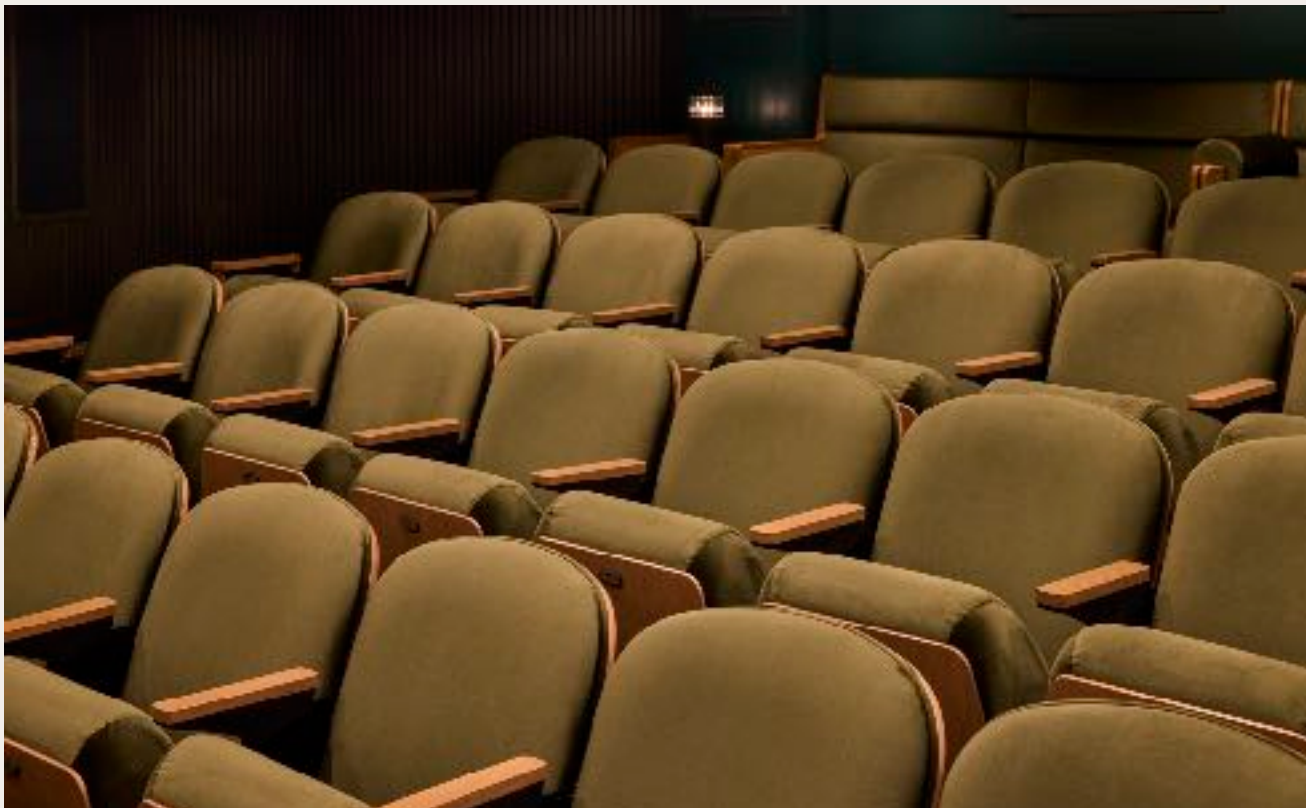

# CINEMA<sup>®</sup>

Cinema offers a state-of-the-art digital screening room designed with plush seating and its own separate cocktail lounge. A contemporary take on 60s Italian movie houses, the Cinema is perfect for hosting pre-release parties, editing sessions, and screenings.