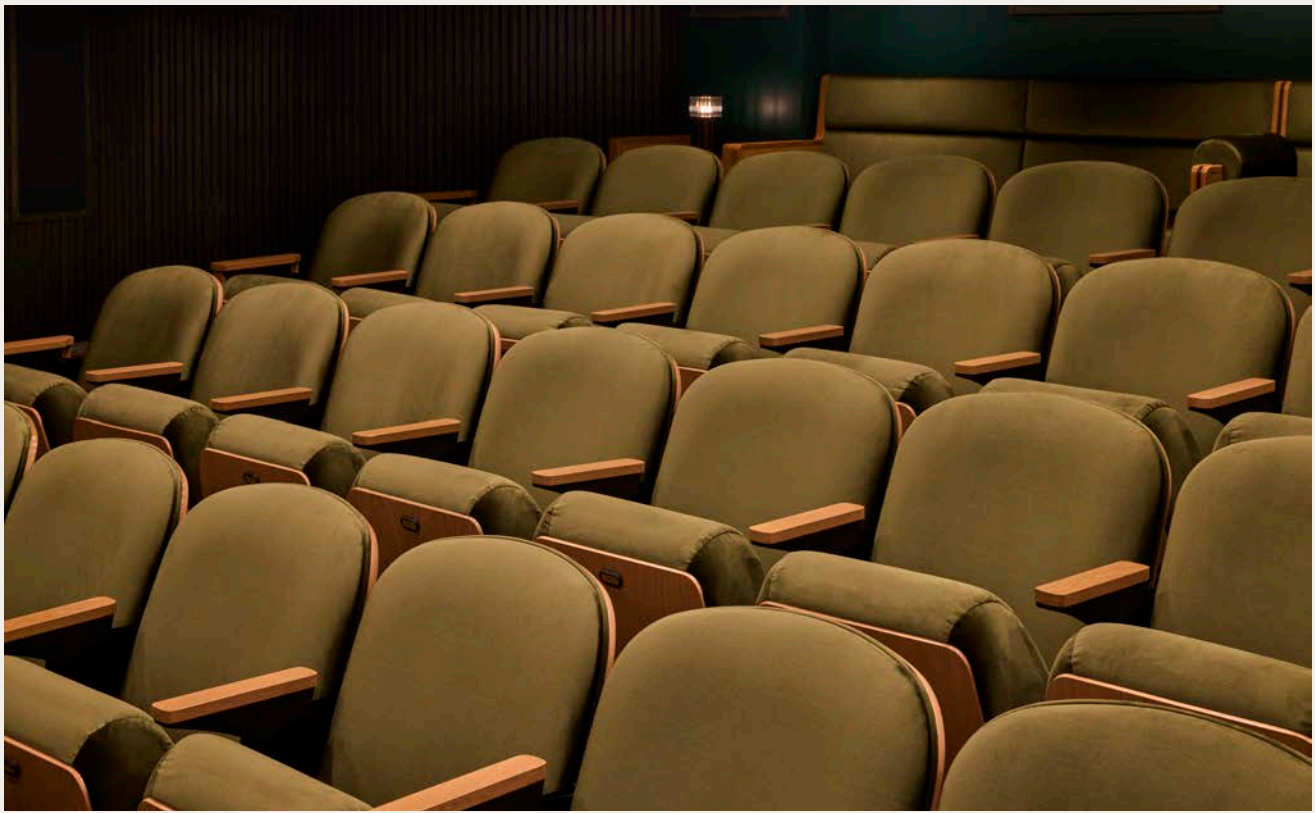

Versatile, beautiful spaces perfect for hosting meetings, parties, screenings, and beyond.

Space	Capacity
The Penthouse	220 Theater Style Reception
Gallery Bar	235 Standing Room 100 Presentation
Meeting Rooms	4 - 20 Seated
Cinema	86 Seats + 4 Ottomans